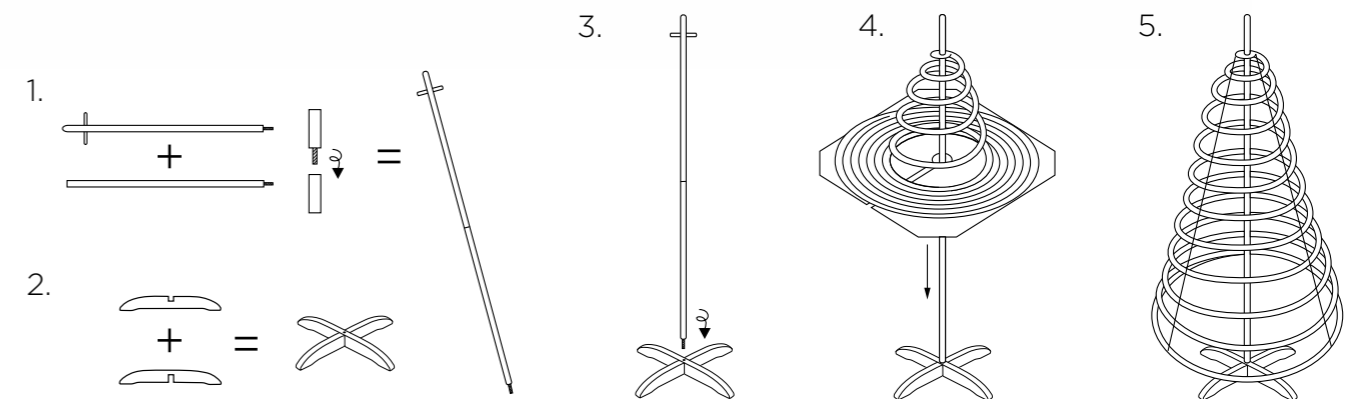

After the spiral has been cut with a **high-precision laser cutter**, it goes into the skilled hands of Spira craftsmen, who will perform their magic to produce a Spira Christmas tree. First, each spiral is **rechecked for imperfections**, and goes into the detailing workshop if any chips and scratches are seen. After that, four strings are **hand woven** into the spiral from top to bottom to give the spiral a **perfect shape and maximum strength**. Each spiral then goes through **another quality check**. It is set as you would set it at home, so we ensure that the strings have been perfectly aligned.

Stand poles are a subject of quite similar treatment as the spirals. Stand is assembled from two sticks and it is **essential** that they are **straight**. This is why the sticks are also **hand picked** and checked for straightness before they go to the manufacturing process and once again just before they go into the package, that will be delivered to your door.

Treat the Spira Christmas tree with respect, and you can hand it over to your grandchildren!

TABLE OF CONTENTS

1	Assembly	1
	Spira shines all year round	2
2	Spira MINI	4
	Spira SMALL	6
	Spira LARGE	6
	Spira SLIM	7
	Spira OVAL Small & Large	8
	Spira BIG	10
3	Spira TREE HANGER	12
	Spira TREE-TOPPER	13
4	Decoration sets	14
	LEAF and SPACE decoration	16
	Spira LED lights	18
5	Advantages & Benefits	20
	Ecological	21
	Business gifts	22
	Spira Santa's sleigh	24
6	We create & celebrate together	26

ASSEMBLY

SETTING UP IS **FAST AND EASY. NO TOOLS REQUIRED.**

1. 2. 3. Assemble the stand.
4. Take the spiral with supporting board.
5. Put the spiral over the pole.

SPIRA SHINES ALL YEAR ROUND

The limits of using your Spira are only the boundaries of your imagination.
We guarantee you will enjoy in creative activities with your loved ones.