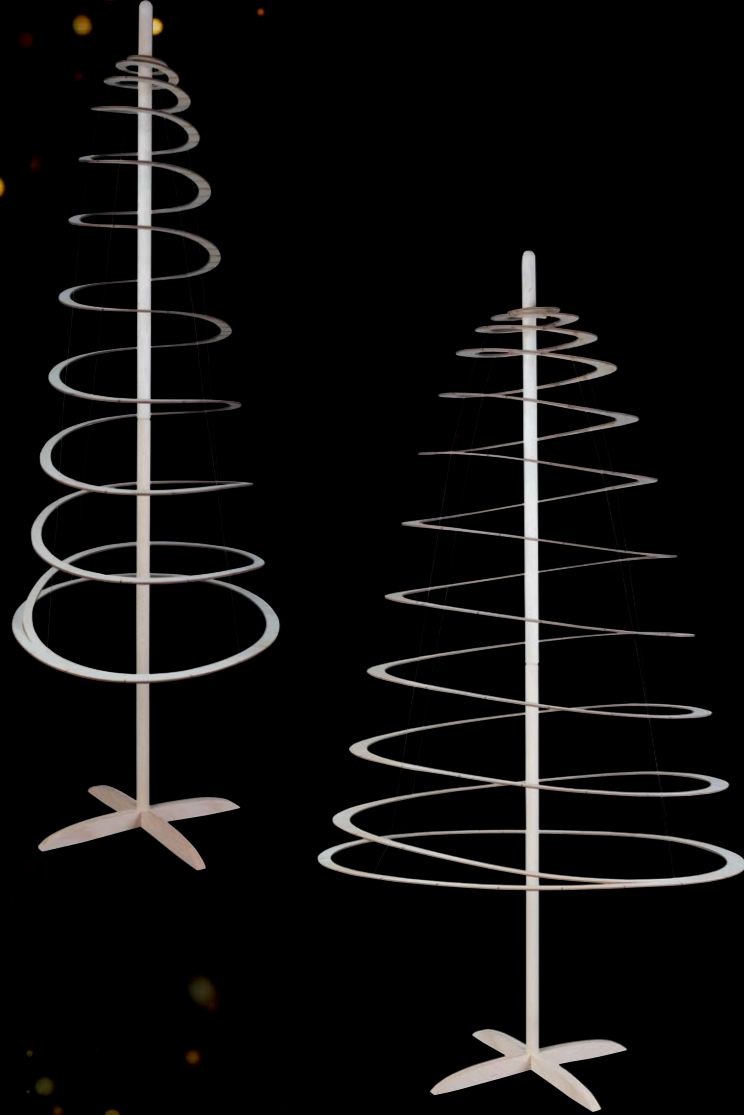

SPIRA OVAL

SMALL & LARGE

Economic width

The same sophisticated silhouette from the side, but almost half the width of the standard Spira trees. Excellent for tighter spaces, stylish and fashionable.