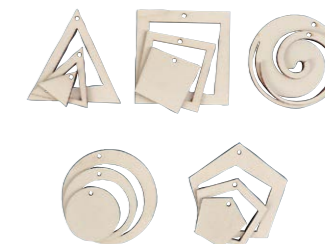

Felt

Hanging ornaments made of red felt. 5 beloved Christmas themed shapes. Available in 3 sizes.

Wood

Hanging ornaments made of wood. 5 beloved Christmas themed shapes. Available in 3 sizes.

Geo

Set of 28 hanging ornaments made of wood. 5 geometrical themed shapes. Available in 2 sizes.

Decoration sets

Complete sets of decoration for all sizes of Spira Christmas trees, that include star tree-topper and hanging ornaments made of red felt or mix of red felt and wood.

NEW
DECORATION
SETS

LEAF AND SPACE DECORATION