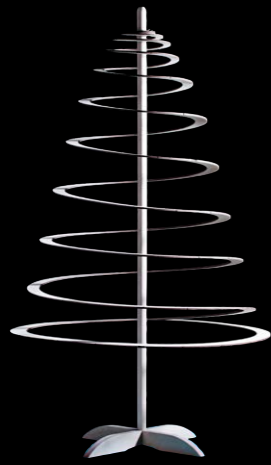

Christmas

SMALL & CUTE

SPIRA MINI

Adorable smallishness

Small is cute, perfect size for tabletop decoration in your home or office. An ultimate designer piece that will steal everybody's heart.

HEIGHT 42 CM	WIDTH 25 CM
WEIGHT 230 G	PACKAGE DIMENSIONS 36 x 26 x 2.5 CM
NR. OF DECORATIONS 45	DECORATIONS WEIGHT UP TO 2 KG

A diagram of the Spira Mini Christmas tree showing its height as 42 cm and its width as 25 cm.

SPIRA **SMALL**

Space saver

Playful little sister designed for people, who would like to make the most of their space. Fits everywhere, perfect as all year round home decoration.

 HEIGHT 138 CM	 WIDTH 72 CM
 WEIGHT 3.2 KG	 PACKAGE DIMENSIONS 75 x 75 x 5 CM
 NR. OF DECORATIONS 139	 DECORATIONS WEIGHT UP TO 5.5 KG

SPIRA **SLIM**

Tall elegance

Standing at an impressive height of 190 cm, this sleek and slender Christmas tree is designed to captivate attention in spacious settings. Chic and graceful, will definitely leave a luxurious impact.