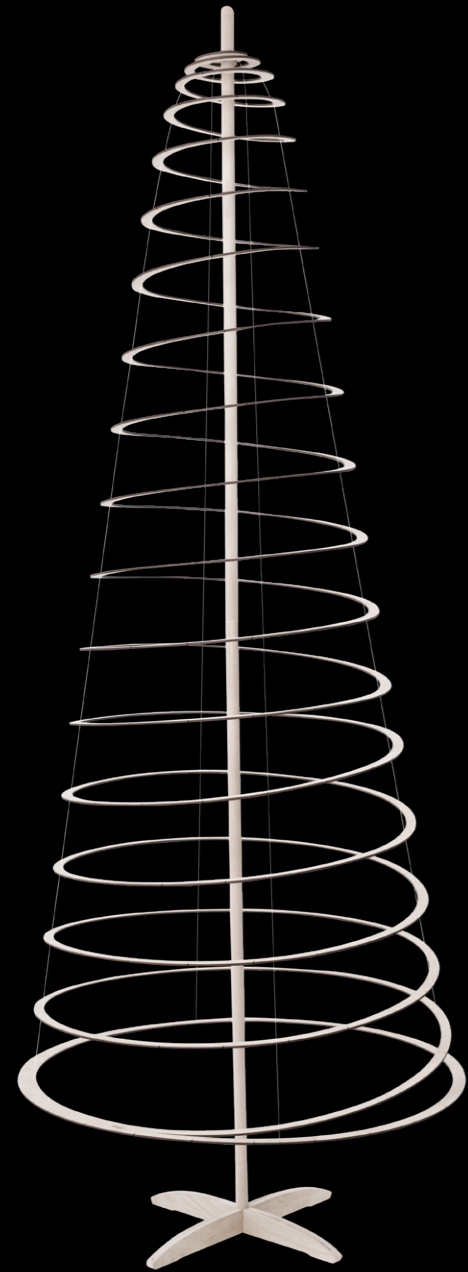

 HEIGHT 138 CM	 WIDTH 72 CM
 WEIGHT 3.2 KG	 PACKAGE DIMENSIONS 75 x 75 x 5 CM
 NR. OF DECORATIONS 139	 DECORATIONS WEIGHT UP TO 5.5 KG

SPIRA **SLIM**

Tall elegance

Standing at an impressive height of 190 cm, this sleek and slender Christmas tree is designed to captivate attention in spacious settings. Chic and graceful, will definitely leave a luxurious impact.

 HEIGHT 190 CM	 WIDTH 72 CM
 WEIGHT 3.7 KG	 PACKAGE DIMENSIONS 75 x 75 x 5 CM
 NR. OF DECORATIONS 155	 DECORATIONS WEIGHT UP TO 6 KG

SPIRA OVAL

SMALL & LARGE

Economic width

The same sophisticated silhouette from the side, but almost half the width of the standard Spira trees. Excellent for tighter spaces, stylish and fashionable.

**FITS
DISPLAY
WINDOWS!**

Spira will charm the visitors bypassing your display window. Furthermore, we offer customizations to fit your brand.

LARGE OVAL

 HEIGHT 138 CM	 OVAL SIZE 74/45 CM
 WEIGHT 2.4 KG	 PACKAGE DIMENSIONS 77 x 46 x 5 CM
 NR. OF DECORATIONS 111	 DECORATIONS WEIGHT UP TO 5 KG

SMALL OVAL

 HEIGHT 85 CM	 OVAL SIZE 55/35 CM
 WEIGHT 1.1 KG	 PACKAGE DIMENSIONS 57 x 36 x 4 CM
 NR. OF DECORATIONS 89	 DECORATIONS WEIGHT UP TO 4 KG

FRONT VIEW

SIDE VIEW

SPIRA **BIG**

Brand new Spira Christmas tree