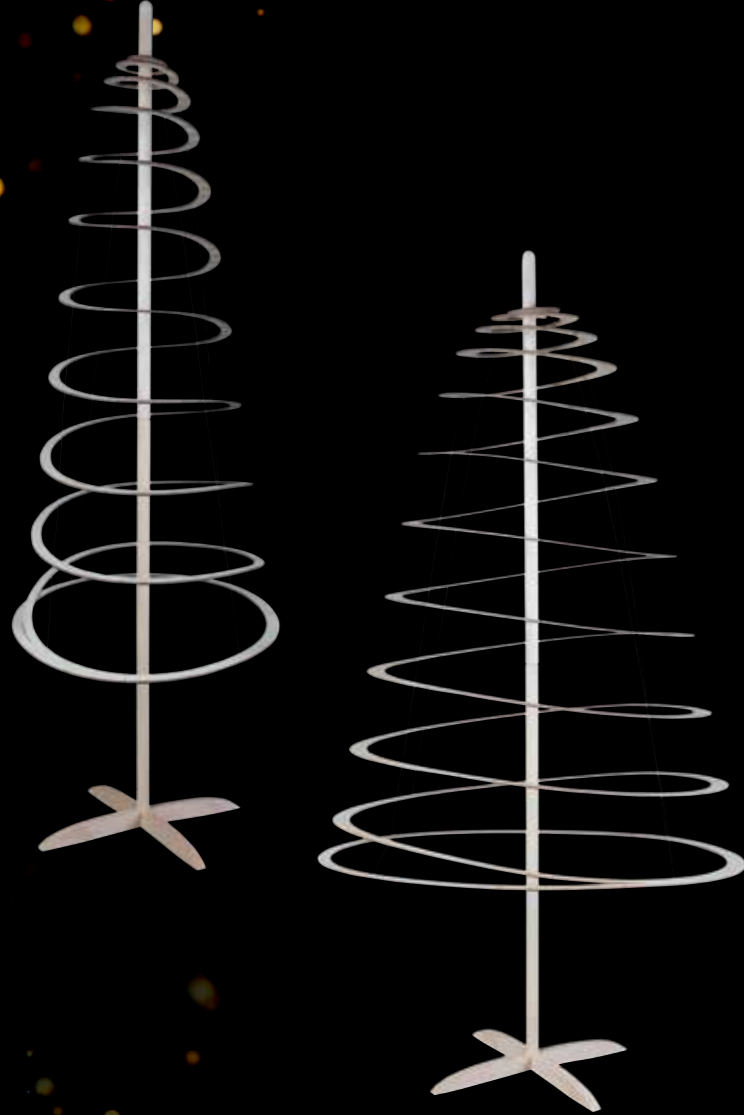

SPIRA OVAL

SMALL & LARGE

Economic width

The same sophisticated silhouette from the side, but almost half the width of the standard Spira trees. Excellent for tighter spaces, stylish and fashionable.