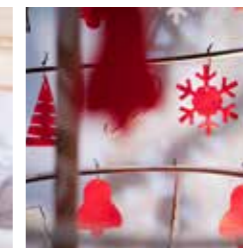

Spira®
LIFESTYLE