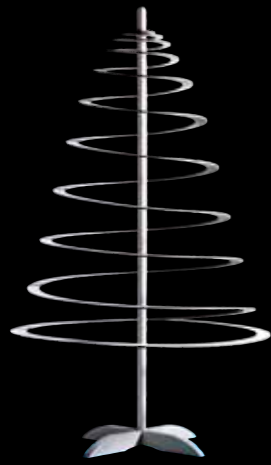

## SPIRA MINI

**Adorable smallishness**

Small is cute, perfect size for tabletop decoration in your home or office. An ultimate designer piece that will steal everybody's heart.

 HEIGHT 42 CM	 WIDTH 25 CM
 WEIGHT 230 G	 PACKAGE DIMENSIONS 36 x 26 x 2.5 CM
 NR. OF DECORATIONS 45	 DECORATIONS WEIGHT UP TO 2 KG