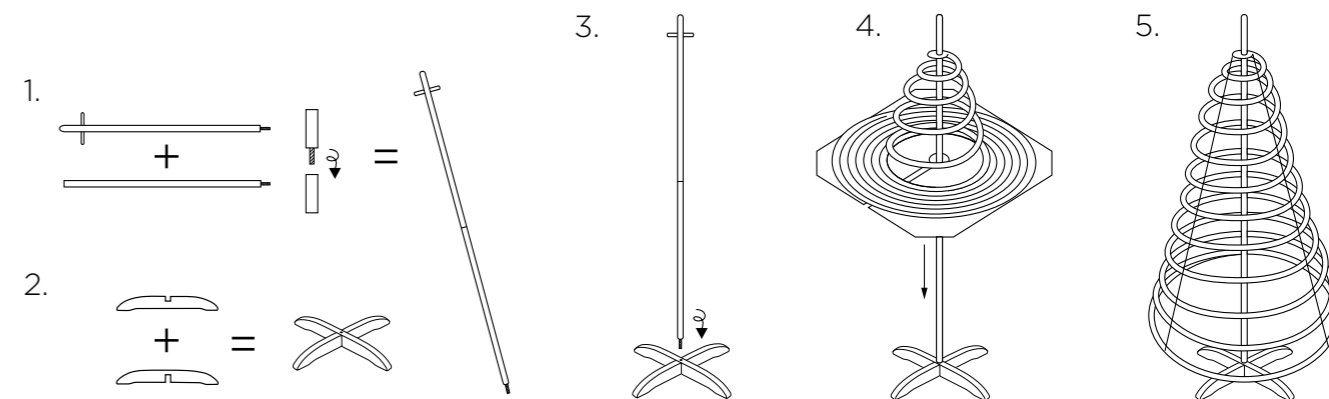

After the spiral has been cut with a **high-precision laser cutter**, it goes into the skilled hands of Spira craftsmen, who will perform their magic to produce a Spira Christmas tree. First, each spiral is **rechecked for imperfections**, and goes into the detailing workshop if any chips and scratches are seen. After that, four strings are **hand woven** into the spiral from top to bottom to give the spiral a **perfect shape and maximum strength**. Each spiral then goes through **another quality check**. It is set as you would set it at home, so we ensure that the strings have been perfectly aligned.

Stand poles are a subject of quite similar treatment as the spirals. Stand is assembled from two sticks and it is **essential** that they are **straight**. This is why the sticks are also **hand picked** and checked for straightness before they go to the manufacturing process and once again just before they go into the package, that will be delivered to your door.

**Treat the Spira Christmas tree with respect, and you can hand it over to your grandchildren!**

## ASSEMBLY

SETTING UP IS **FAST AND EASY. NO TOOLS REQUIRED.**

1. 2. 3. Assemble the stand.
4. Take the spiral with supporting board.
5. Put the spiral over the pole.

MORE THAN  
JUST A  
SEASONAL  
DECORATION