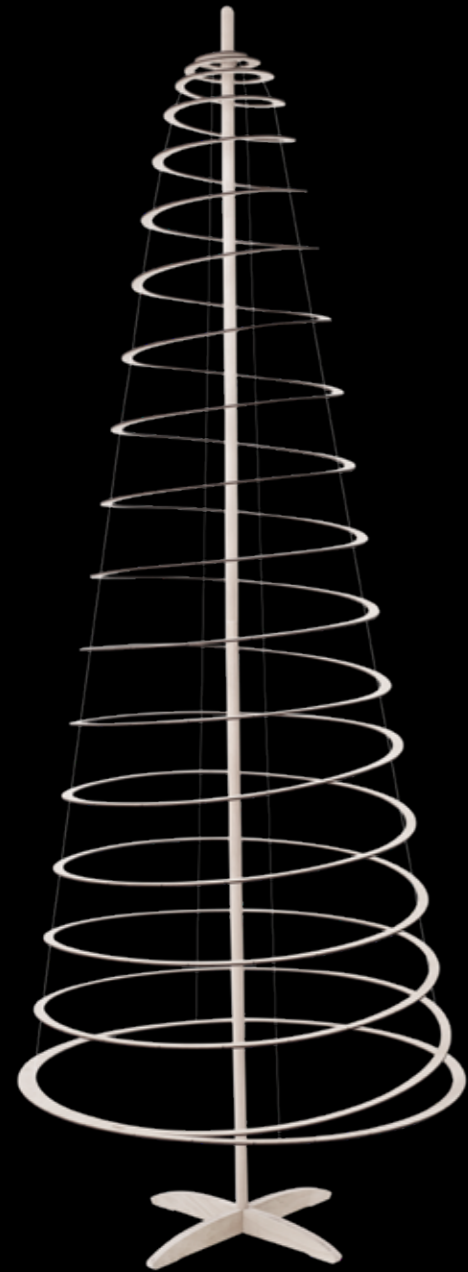

### SMALL OVAL

 HEIGHT <b>85 CM</b>	 OVAL SIZE <b>55/35 CM</b>
 WEIGHT <b>1.1 KG</b>	 PACKAGE DIMENSIONS <b>57 x 36 x 4 CM</b>
 NR. OF DECORATIONS <b>89</b>	 DECORATIONS WEIGHT <b>UP TO 4 KG</b>

FRONT VIEW

# SPIRA **BIG**

## Gravity redefined

Lively version of a Spira Christmas tree that hangs from the ceiling. Perfect for creative people, those with toddlers or those with pets. Adds a new, fun dimension to your Christmas.

# TREE-TOPPER

A fully decorated Christmas tree should never miss a remarkable tree-topper. The eye-catching star, one of the most common shapes of a Christmas ornament, adds a perfect final touch.

**STAR**  
is a symbol of  
new and great  
things that are  
still to come.