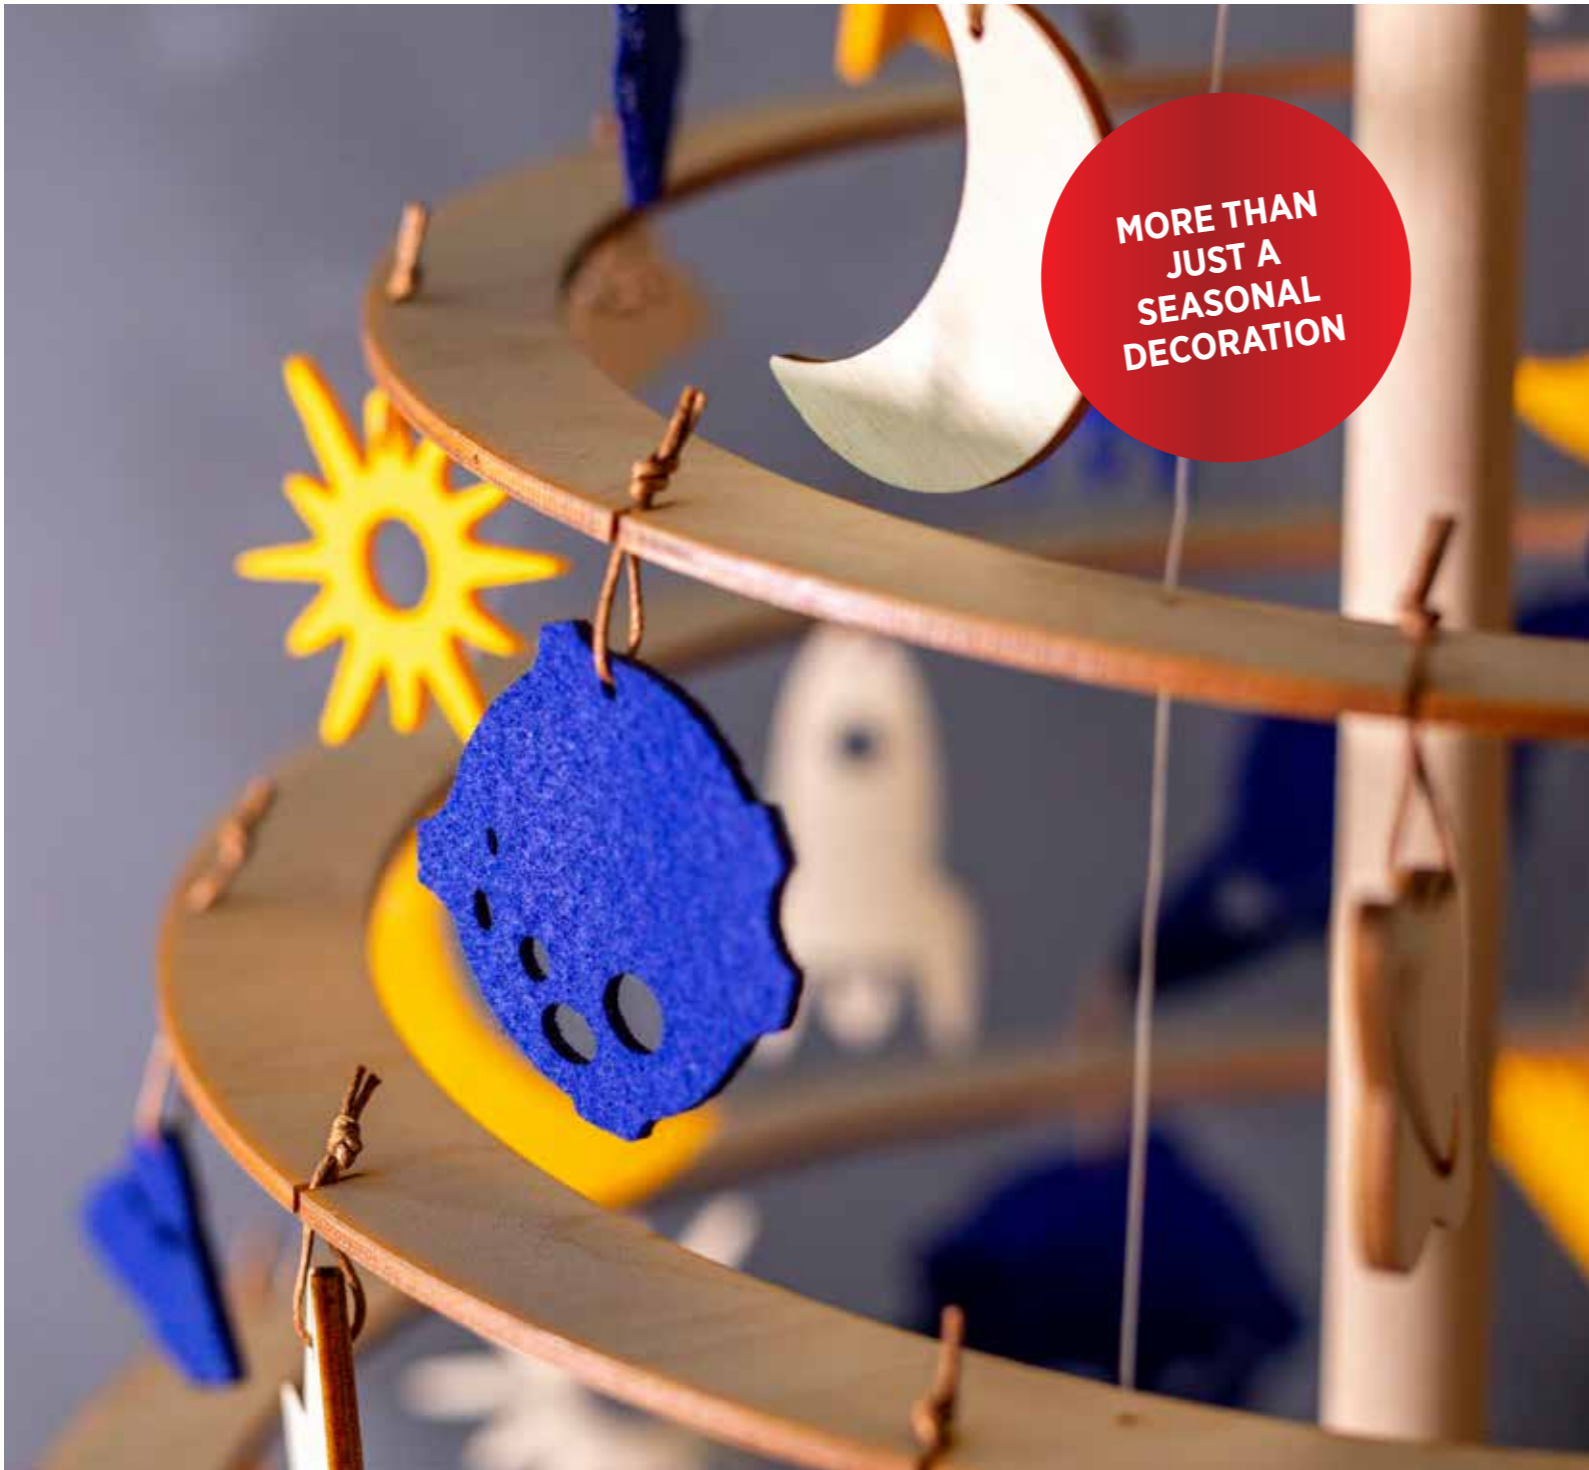

After the spiral has been cut with a **high-precision laser cutter**, it goes into the skilled hands of Spira craftsmen, who will perform their magic to produce a Spira Christmas tree. First, each spiral is **rechecked for imperfections**, and goes into the detailing workshop if any chips and scratches are seen. After that, four strings are **hand woven** into the spiral from top to bottom to give the spiral a **perfect shape and maximum strength**. Each spiral then goes through **another quality check**. It is set as you would set it at home, so we ensure that the strings have been perfectly aligned.

## ASSEMBLY

SETTING UP IS **FAST AND EASY. NO TOOLS REQUIRED.**

1. 2. 3. Assemble the stand.
4. Take the spiral with supporting board.
5. Put the spiral over the pole.

MORE THAN  
JUST A  
SEASONAL  
DECORATION