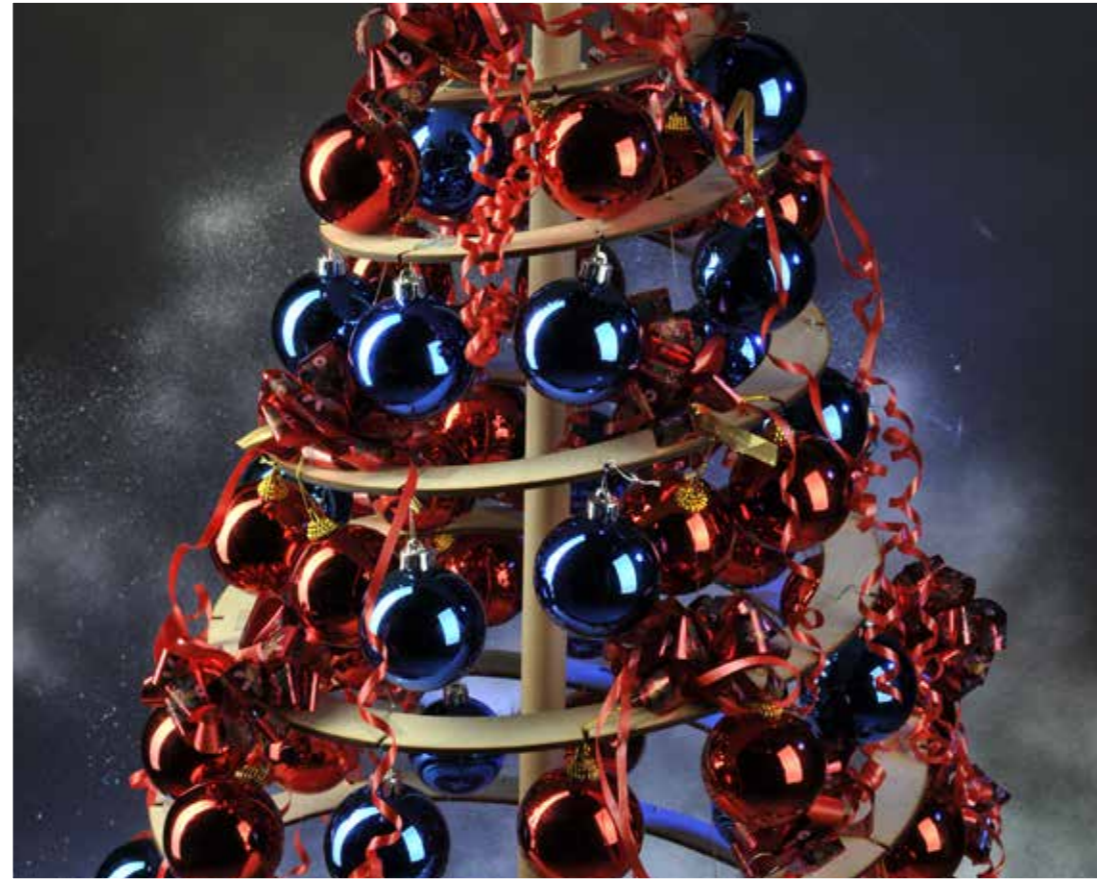

WE CREATE & CELEBRATE TOGETHER

Our Spira community offers you creative ideas for festive ornaments and unique personalization.